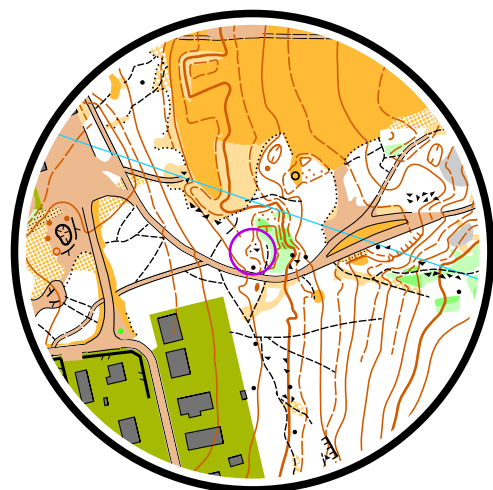

Station: 7

1:4 000

Formatted by TIM, ver. 4.1.8(3)

(C) 2017-2019 YQware <http://tim.yq.cz>

A	B	C	D	E	F	Z
---	---	---	---	---	---	---

Station: 7

1:4 000

1	A-F	∩			
---	-----	---	--	--	--

1

A	B	C	D	E	F	Z
---	---	---	---	---	---	---

Station: 7

1:4 000

2	A-F		•			
---	-----	--	---	--	--	--

A	B	C	D	E	F	Z
---	---	---	---	---	---	---

Station: 7

1:4 000