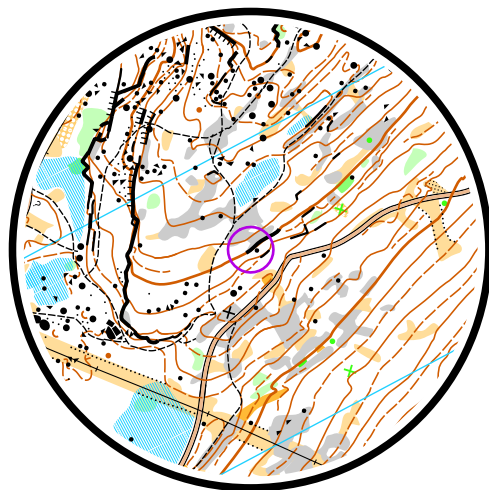

Station: 2

1:4 000

Station: 2
Tasks: 3
Limit: 90 s
1:4 000

Formatted by TIM, ver. 4.1.8(3)

(C) 2017-2019 YQware <http://tim.yq.cz>

A	B	C	D	E	F
----------	----------	----------	----------	----------	----------

Station: 2

1:4 000

1	A-F	↘	⌌			⌌
---	-----	---	---	--	--	---

1

A	B	C	D	E	F
----------	----------	----------	----------	----------	----------

Station: 2

1:4 000

2	A-F	↙	mm			○
---	-----	---	----	--	--	---