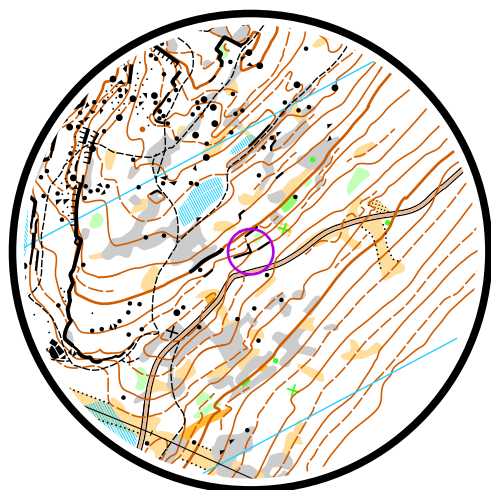

Station: 2

1:4 000

Station: 2
Tasks: 3
Limit: 90 s
1:4 000

Formatted by TIM, ver. 4.1.8(3)

(C) 2017-2019 YQware <http://tim.yq.cz>

A	B	C	D	E	F
----------	----------	----------	----------	----------	----------

Station: 2

1:4 000

1	A-F	↘	⌌			⌌
---	-----	---	---	--	--	---

1

A	B	C	D	E	F
----------	----------	----------	----------	----------	----------

Station: 2

1:4 000

2	A-F	↙	mm			○
---	-----	---	----	--	--	---