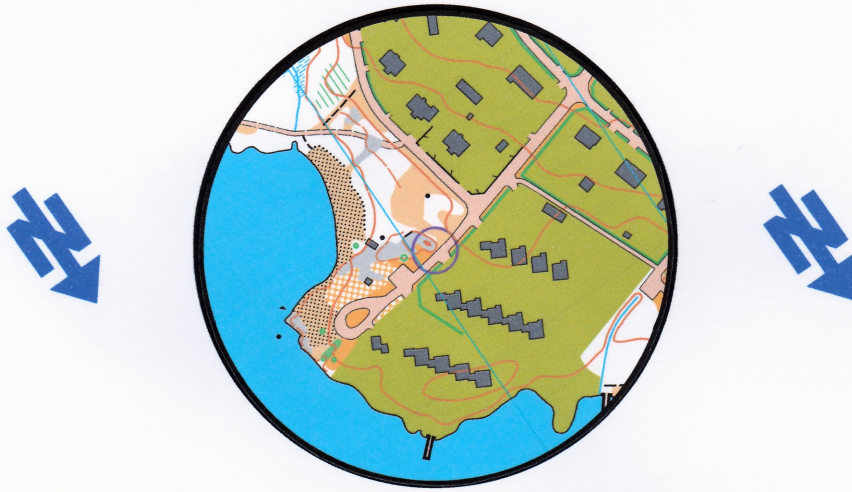

Station: 4

1:4 000

2 A-F ○ ○

2
X

A	B	C	D	E	F	Z

Station: 4

1:4 000