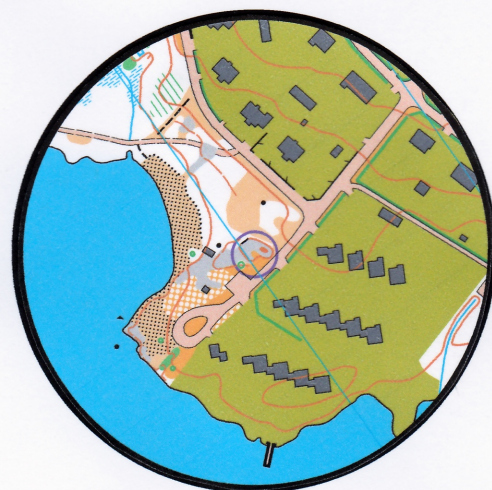

Station: 4

1:4 000

Formatted by TiM, ver. 4.1.10(17)

(C) 2017-2020 YQware <http://tim.yq.cz>

A	B	C	D	E	F	Z
----------	----------	----------	----------	----------	----------	----------

Station: 4

1:4 000

1	A-F	◇		○
---	-----	---	--	---

1

A	B	C	D	E	F	Z
----------	----------	----------	----------	----------	----------	----------

Station: 4

1:4 000

2 A-F ○ ○

2
X

A	B	C	D	E	F	Z
---	---	---	---	---	---	---

Station: 4