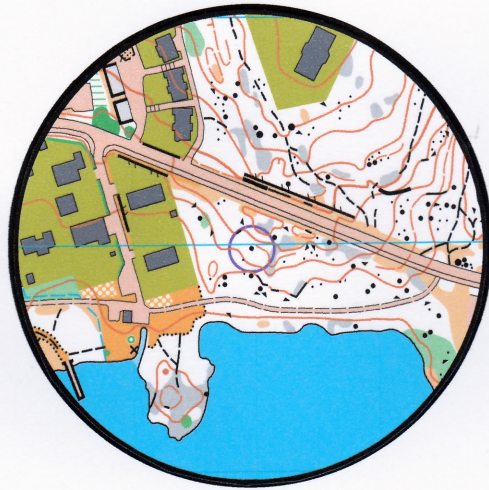

Station: 6

1:4 000

Station: 6
Tasks: 5
Limit: 150 s
1:4 000

Formatted by TiM, ver. 4.1.10(17)

(C) 2017-2020 YQware <http://tim.yq.cz>

A	B	C	D	E	F	Z
----------	----------	----------	----------	----------	----------	----------

Station: 6

1:4 000

1	A-F	↑	⌂			⌂
---	-----	---	---	--	--	---

1

A	B	C	D	E	F	Z
----------	----------	----------	----------	----------	----------	----------

Station: 6

1:4 000

2	A-F	▲		○
---	-----	---	--	---

1:4 000

Station: 6

1:4 000